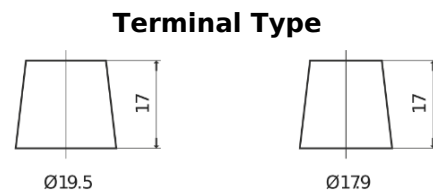

Product overview

Batteries for Trucks, Buses, Construction, Agriculture

PowerPRO TF2353

Part number	TF2353
Technology	Flooded
EAN/GTIN	3661024055321
Voltage	12 V
Capacity	235.0 Ah
CCA	1300 A
Length	518 mm
Width	274 mm
Height	240 mm
Box size	D06
Polarity	ETN 3
Terminal Type	EN taper post
Hold Down	B0
Weights (subject of variation)	56.30 kg