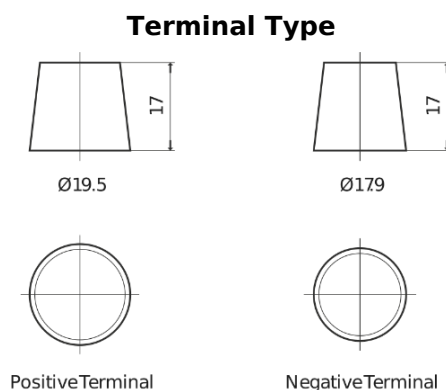

**Product overview**

Batteries for Trucks, Buses, Construction, Agriculture

**PowerPRO TF1853**

Part number	TF1853
Technology	Flooded
EAN/GTIN	3661024055314
Voltage	12 V
Capacity	185.0 Ah
CCA	1150 A
Length	513 mm
Width	223 mm
Height	223 mm
Box size	D05
Polarity	ETN 3
Terminal Type	EN taper post
Hold Down	B0
Weights (subject of variation)	43.90 kg