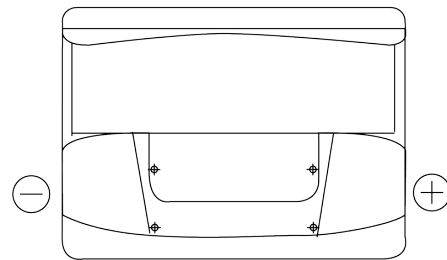

Product overview

Batteries for Cars

Formula FB602

Part number	FB602
Technology	Flooded
EAN/GTIN	3661024044639
Voltage	12 V
Capacity	60 Ah
CCA	540 A
Length	242 mm
Width	175 mm
Height	175 mm
Box size	LB2
Polarity	ETN 0
Terminal Type	EN taper post
Hold Down	B13
Weights (subject of variation)	12.90 kg

Polarity

Terminal Type

Positive Terminal

Negative Terminal

Hold Down

Design, features and specifications are subject to change without notice. We disclaim any representation or warranty, express or implied, concerning the data or recommendations, and in no event shall be liable for any loss or damage claimed to have arisen as a result. Some products may not be available in your local market.