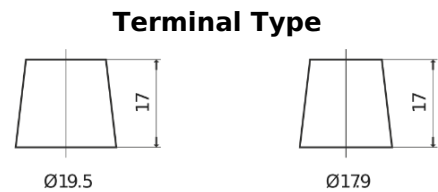

Product overview

Batteries for Trucks, Buses, Construction, Agriculture

PowerPRO TF1453

Part number	TF1453
Technology	Flooded
EAN/GTIN	3661024055307
Voltage	12 V
Capacity	145.0 Ah
CCA	900 A
Length	513 mm
Width	189 mm
Height	223 mm
Box size	D04
Polarity	ETN 3
Terminal Type	EN taper post
Hold Down	B0
Weights (subject of variation)	35.90 kg