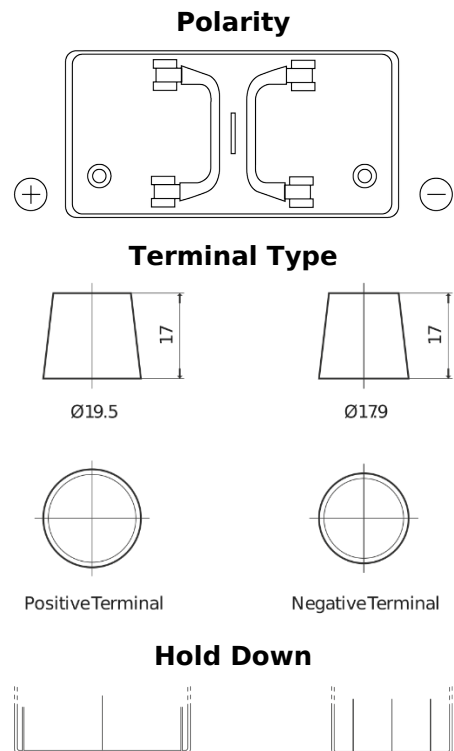

**Product overview**

Batteries for Trucks, Buses, Construction, Agriculture

**PowerPRO TF1251**

Part number	TF1251
Technology	Flooded
EAN/GTIN	3661024057684
Voltage	12 V
Capacity	125.0 Ah
CCA	850 A
Length	349 mm
Width	175 mm
Height	285 mm
Box size	D03
Polarity	ETN 1
Terminal Type	EN taper post
Hold Down	B0
Weights (subject of variation)	31.00 kg