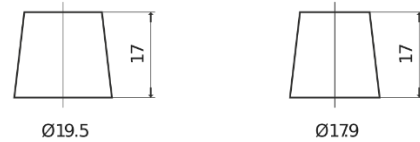

Terminal Type