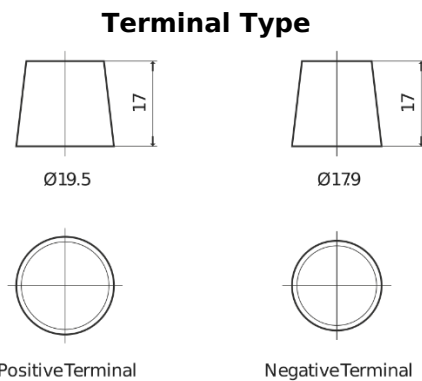

**Product overview**

Batteries for Trucks, Buses, Construction, Agriculture

**StrongPRO EFB+ TE2353**

Part number	TE2353
Technology	EFB
EAN/GTIN	3661024056694
Voltage	12 V
Capacity	235.0 Ah
CCA	1200 A
Length	518 mm
Width	274 mm
Height	240 mm
Box size	D06
Polarity	ETN 3
Terminal Type	EN taper post
Hold Down	B0
Weights (subject of variation)	58.20 kg