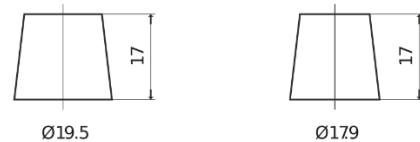

**Product overview**

Batteries for Cars

**Standard TC542**

Part number	TC542
Technology	Flooded
EAN/GTIN	3661024054850
Voltage	12 V
Capacity	54 Ah
CCA	500 A
Length	242 mm
Width	175 mm
Height	175 mm
Box size	LB2
Polarity	ETN 0
Terminal Type	EN taper post
Hold Down	B13
Weights (subject of variation)	12.90 kg

**Polarity**

**Terminal Type**

Positive Terminal

Negative Terminal

**Hold Down**

Design, features and specifications are subject to change without notice. We disclaim any representation or warranty, express or implied, concerning the data or recommendations, and in no event shall be liable for any loss or damage claimed to have arisen as a result. Some products may not be available in your local market.