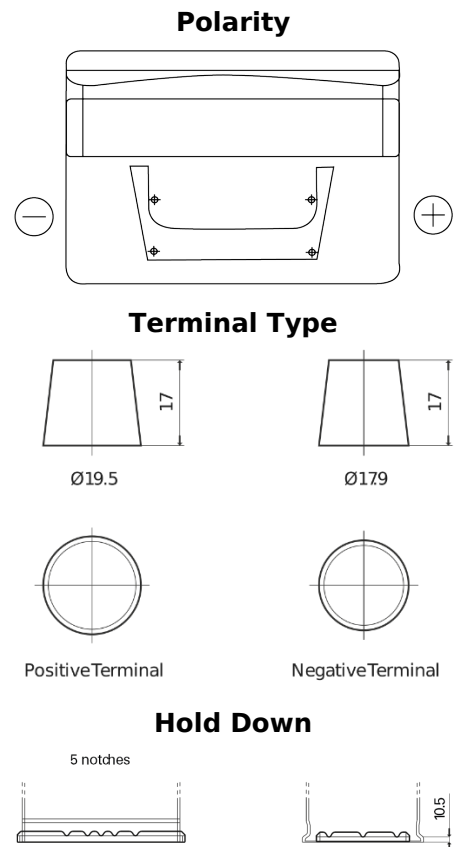

**Product overview**

Batteries for Cars

**Standard TC542**

Part number	TC542
Technology	Flooded
EAN/GTIN	3661024054850
Voltage	12 V
Capacity	54 Ah
CCA	500 A
Length	242 mm
Width	175 mm
Height	175 mm
Box size	LB2
Polarity	ETN 0
Terminal Type	EN taper post
Hold Down	B13
Weights (subject of variation)	12.90 kg