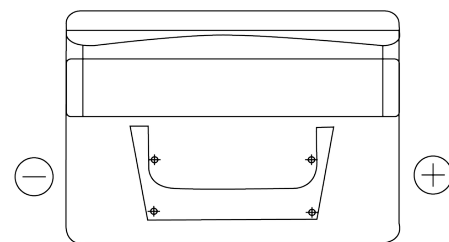

Product overview

Batteries for Cars

Classic EC542

Part number	EC542
Technology	Flooded
EAN/GTIN	3661024034852
Voltage	12 V
Capacity	54 Ah
CCA	500 A
Length	242 mm
Width	175 mm
Height	175 mm
Box size	LB2
Polarity	ETN 0
Terminal Type	EN taper post
Hold Down	B13
Weights (subject of variation)	12.90 kg

Polarity

Terminal Type

Positive Terminal

Negative Terminal

Hold Down

Design, features and specifications are subject to change without notice. We disclaim any representation or warranty, express or implied, concerning the data or recommendations, and in no event shall be liable for any loss or damage claimed to have arisen as a result. Some products may not be available in your local market.