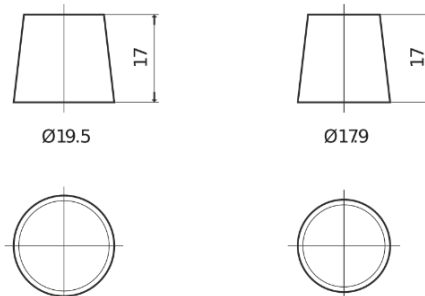

Product overview

Batteries for Trucks, Buses, Construction, Agriculture

Endurance+PRO Gel TD851T

Part number	TD851T
Technology	GEL
EAN/GTIN	3661024057615
Voltage	12 V
Capacity	85.0 Ah
CCA	350 A
Length	349 mm
Width	175 mm
Height	235 mm
Box size	D02
Polarity	ETN 1
Terminal Type	EN taper post
Hold Down	B0
Weights (subject of variation)	29.50 kg

Polarity

Terminal Type

Positive Terminal

Negative Terminal

Hold Down

Design, features and specifications are subject to change without notice. We disclaim any representation or warranty, express or implied, concerning the data or recommendations, and in no event shall be liable for any loss or damage claimed to have arisen as a result. Some products may not be available in your local market.