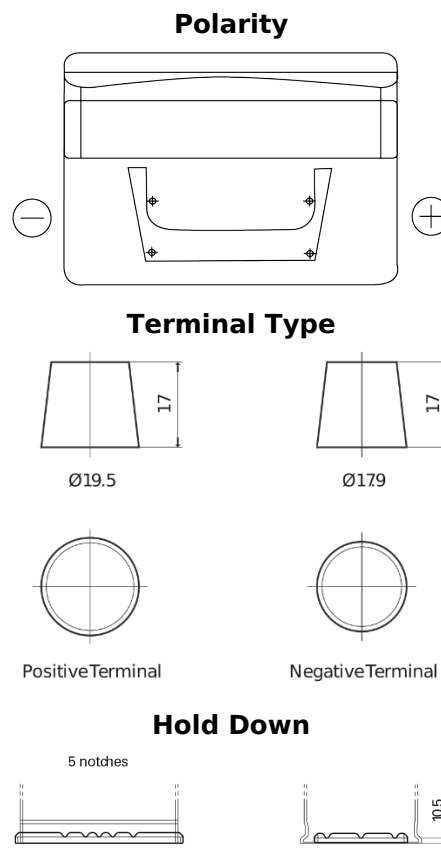

Product overview

Batteries for Cars

Classic EC542

Part number	EC542
Technology	Flooded
EAN/GTIN	3661024034852
Voltage	12 V
Capacity	54 Ah
CCA	500 A
Length	242 mm
Width	175 mm
Height	175 mm
Box size	LB2
Polarity	ETN 0
Terminal Type	EN taper post
Hold Down	B13
Weights (subject of variation)	12.90 kg