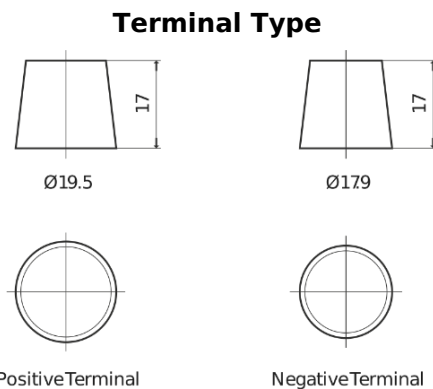

Product overview

Batteries for Trucks, Buses, Construction, Agriculture

Endurance+PRO Gel TD2103T

Part number	TD2103T
Technology	GEL
EAN/GTIN	3661024057462
Voltage	12 V
Capacity	210.0 Ah
CCA	800 A
Length	518 mm
Width	274 mm
Height	240 mm
Box size	D06
Polarity	ETN 3
Terminal Type	EN taper post
Hold Down	B0
Weights (subject of variation)	66.00 kg