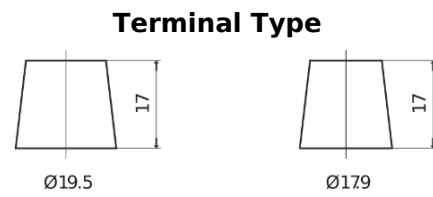

**Product overview**

Batteries for Trucks, Buses, Construction, Agriculture

**Endurance+PRO Gel TD2103T**

Part number	TD2103T
Technology	GEL
EAN/GTIN	3661024057462
Voltage	12 V
Capacity	210.0 Ah
CCA	800 A
Length	518 mm
Width	274 mm
Height	240 mm
Box size	D06
Polarity	ETN 3
Terminal Type	EN taper post
Hold Down	B0
Weights (subject of variation)	66.00 kg