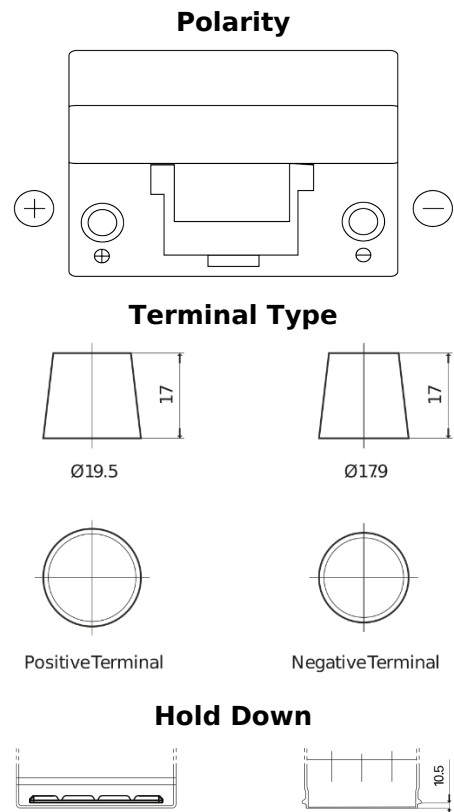

Product overview

Batteries for Cars

Standard TC905

Part number	TC905
Technology	Flooded
EAN/GTIN	3661024054768
Voltage	12 V
Capacity	90.0 Ah
CCA	680 A
Length	306 mm
Width	173 mm
Height	222 mm
Box size	D31
Polarity	ETN 1
Terminal Type	EN taper post
Hold Down	Korean B1
Weights (subject of variation)	19.90 kg