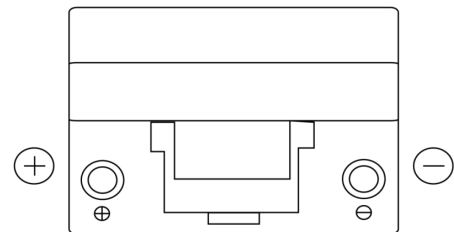

Product overview

Batteries for Cars

Standard TC905

Part number	TC905
Technology	Flooded
EAN/GTIN	3661024054768
Voltage	12 V
Capacity	90.0 Ah
CCA	680 A
Length	306 mm
Width	173 mm
Height	222 mm
Box size	D31
Polarity	ETN 1
Terminal Type	EN taper post
Hold Down	Korean B1
Weights (subject of variation)	19.90 kg

Polarity

Terminal Type

Hold Down

Design, features and specifications are subject to change without notice. We disclaim any representation or warranty, express or implied, concerning the data or recommendations, and in no event shall be liable for any loss or damage claimed to have arisen as a result. Some products may not be available in your local market.