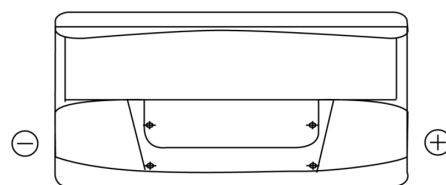

Product overview

Batteries for Cars

Standard TC900

Part number	TC900
Technology	Flooded
EAN/GTIN	3661024054836
Voltage	12 V
Capacity	90.0 Ah
CCA	720 A
Length	353 mm
Width	175 mm
Height	190 mm
Box size	L05
Polarity	ETN 0
Terminal Type	EN taper post
Hold Down	B13
Weights (subject of variation)	20.50 kg

Polarity

Terminal Type

Positive Terminal

Negative Terminal

Hold Down

Design, features and specifications are subject to change without notice. We disclaim any representation or warranty, express or implied, concerning the data or recommendations, and in no event shall be liable for any loss or damage claimed to have arisen as a result. Some products may not be available in your local market.