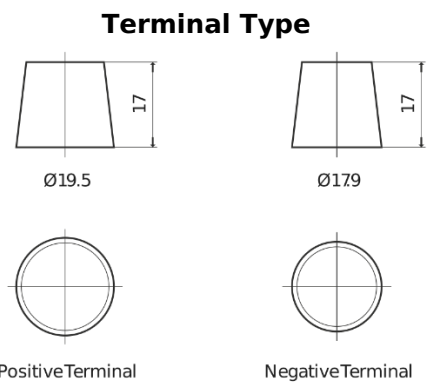

**Product overview**

Batteries for Cars

**Premium EA472**

Part number	EA472
Technology	Flooded
EAN/GTIN	3661024034265
Voltage	12 V
Capacity	47 Ah
CCA	450 A
Length	207 mm
Width	175 mm
Height	175 mm
Box size	LB1
Polarity	ETN 0
Terminal Type	EN taper post
Hold Down	B13
Weights (subject of variation)	11.40 kg