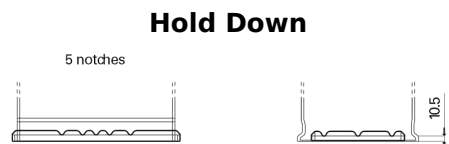

**Product overview**

Batteries for Cars

**Premium EA472**

Part number	EA472
Technology	Flooded
EAN/GTIN	3661024034265
Voltage	12 V
Capacity	47 Ah
CCA	450 A
Length	207 mm
Width	175 mm
Height	175 mm
Box size	LB1
Polarity	ETN 0
Terminal Type	EN taper post
Hold Down	B13
Weights (subject of variation)	11.40 kg