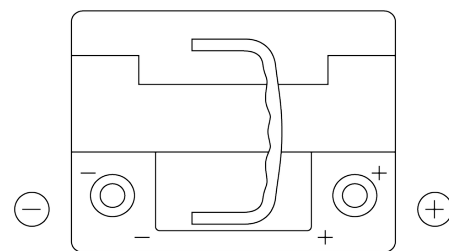

**Product overview**

Batteries for Cars

**Premium EA472**

Part number	EA472
Technology	Flooded
EAN/GTIN	3661024034265
Voltage	12 V
Capacity	47 Ah
CCA	450 A
Length	207 mm
Width	175 mm
Height	175 mm
Box size	LB1
Polarity	ETN 0
Terminal Type	EN taper post
Hold Down	B13
Weights (subject of variation)	11.40 kg

**Polarity**

**Terminal Type**

Positive Terminal

Negative Terminal

**Hold Down**

Design, features and specifications are subject to change without notice. We disclaim any representation or warranty, express or implied, concerning the data or recommendations, and in no event shall be liable for any loss or damage claimed to have arisen as a result. Some products may not be available in your local market.