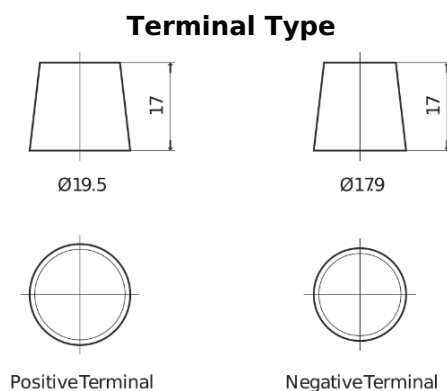

Product overview

Batteries for Cars

Standard TC652

| | |
|--------------------------------|---------------|
| Part number | TC652 |
| Technology | Flooded |
| EAN/GTIN | 3661024054867 |
| Voltage | 12 V |
| Capacity | 65.0 Ah |
| CCA | 540 A |
| Length | 278 mm |
| Width | 175 mm |
| Height | 175 mm |
| Box size | LB3 |
| Polarity | ETN 0 |
| Terminal Type | EN taper post |
| Hold Down | B13 |
| Weights (subject of variation) | 14.50 kg |