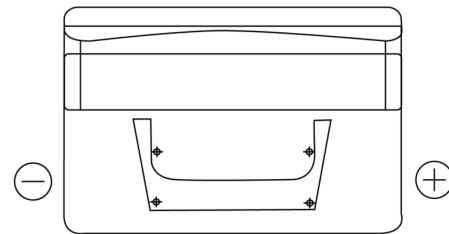

Product overview

Batteries for Cars

Standard TC652

Part number	TC652
Technology	Flooded
EAN/GTIN	3661024054867
Voltage	12 V
Capacity	65.0 Ah
CCA	540 A
Length	278 mm
Width	175 mm
Height	175 mm
Box size	LB3
Polarity	ETN 0
Terminal Type	EN taper post
Hold Down	B13
Weights (subject of variation)	14.50 kg

Polarity

Terminal Type

Positive Terminal

Negative Terminal

Hold Down

Design, features and specifications are subject to change without notice. We disclaim any representation or warranty, express or implied, concerning the data or recommendations, and in no event shall be liable for any loss or damage claimed to have arisen as a result. Some products may not be available in your local market.