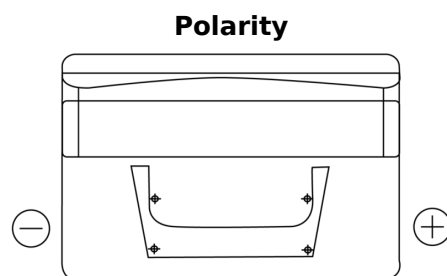

Product overview

Batteries for Cars

Standard TC652

| | |
|--------------------------------|---------------|
| Part number | TC652 |
| Technology | Flooded |
| EAN/GTIN | 3661024054867 |
| Voltage | 12 V |
| Capacity | 65.0 Ah |
| CCA | 540 A |
| Length | 278 mm |
| Width | 175 mm |
| Height | 175 mm |
| Box size | LB3 |
| Polarity | ETN 0 |
| Terminal Type | EN taper post |
| Hold Down | B13 |
| Weights (subject of variation) | 14.50 kg |