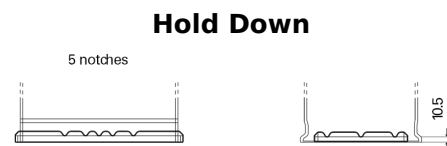

Product overview

Batteries for Cars

Standard TC652

| | |
|--------------------------------|---------------|
| Part number | TC652 |
| Technology | Flooded |
| EAN/GTIN | 3661024054867 |
| Voltage | 12 V |
| Capacity | 65.0 Ah |
| CCA | 540 A |
| Length | 278 mm |
| Width | 175 mm |
| Height | 175 mm |
| Box size | LB3 |
| Polarity | ETN 0 |
| Terminal Type | EN taper post |
| Hold Down | B13 |
| Weights (subject of variation) | 14.50 kg |