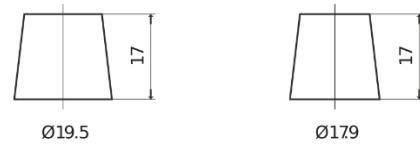

**Product overview**

Batteries for Cars

**Technica TB442**

Part number	TB442
Technology	Flooded
EAN/GTIN	3661024054607
Voltage	12 V
Capacity	44 Ah
CCA	420 A
Length	207 mm
Width	175 mm
Height	175 mm
Box size	LB1
Polarity	ETN 0
Terminal Type	EN taper post
Hold Down	B13
Weights (subject of variation)	10.60 kg

**Polarity**

**Terminal Type**

Positive Terminal

Negative Terminal

**Hold Down**

Design, features and specifications are subject to change without notice. We disclaim any representation or warranty, express or implied, concerning the data or recommendations, and in no event shall be liable for any loss or damage claimed to have arisen as a result. Some products may not be available in your local market.