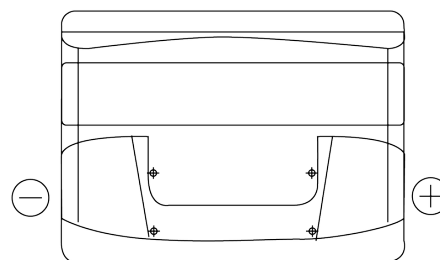

Product overview

Batteries for Cars

Technica TB442

Part number	TB442
Technology	Flooded
EAN/GTIN	3661024054607
Voltage	12 V
Capacity	44 Ah
CCA	420 A
Length	207 mm
Width	175 mm
Height	175 mm
Box size	LB1
Polarity	ETN 0
Terminal Type	EN taper post
Hold Down	B13
Weights (subject of variation)	10.60 kg

Polarity

Terminal Type

Positive Terminal

Negative Terminal

Hold Down

Design, features and specifications are subject to change without notice. We disclaim any representation or warranty, express or implied, concerning the data or recommendations, and in no event shall be liable for any loss or damage claimed to have arisen as a result. Some products may not be available in your local market.