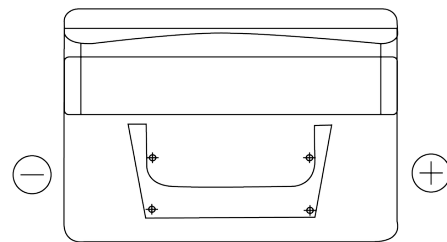

**Product overview**

Batteries for Cars

**Standard TC542**

Part number	TC542
Technology	Flooded
EAN/GTIN	3661024054850
Voltage	12 V
Capacity	54.0 Ah
CCA	500 A
Length	242 mm
Width	175 mm
Height	175 mm
Box size	LB2
Polarity	ETN 0
Terminal Type	EN taper post
Hold Down	B13
Weights (subject of variation)	12.90 kg

**Polarity**

**Terminal Type**

Positive Terminal

Negative Terminal

**Hold Down**

Design, features and specifications are subject to change without notice. We disclaim any representation or warranty, express or implied, concerning the data or recommendations, and in no event shall be liable for any loss or damage claimed to have arisen as a result. Some products may not be available in your local market.