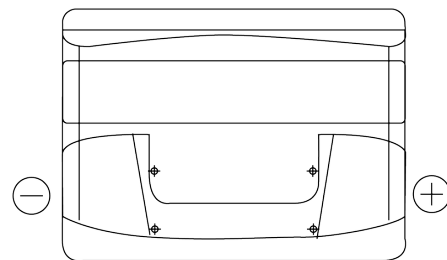

Product overview

Batteries for Cars

Formula FB442

Part number	FB442
Technology	Flooded
EAN/GTIN	3661024044608
Voltage	12 V
Capacity	44 Ah
CCA	420 A
Length	207 mm
Width	175 mm
Height	175 mm
Box size	LB1
Polarity	ETN 0
Terminal Type	EN taper post
Hold Down	B13
Weights (subject of variation)	10.60 kg

Polarity

Terminal Type

Positive Terminal

Negative Terminal

Hold Down

Design, features and specifications are subject to change without notice. We disclaim any representation or warranty, express or implied, concerning the data or recommendations, and in no event shall be liable for any loss or damage claimed to have arisen as a result. Some products may not be available in your local market.