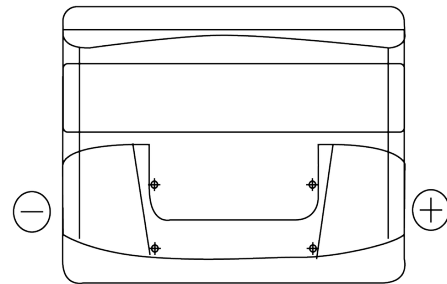

Product overview

Batteries for Cars

Standard TC440

Part number	TC440
Technology	Flooded
EAN/GTIN	3661024054782
Voltage	12 V
Capacity	44.0 Ah
CCA	360 A
Length	207 mm
Width	175 mm
Height	190 mm
Box size	L01
Polarity	ETN 0
Terminal Type	EN taper post
Hold Down	B13
Weights (subject of variation)	11.10 kg

Polarity

Terminal Type

Positive Terminal

Negative Terminal

Hold Down

Design, features and specifications are subject to change without notice. We disclaim any representation or warranty, express or implied, concerning the data or recommendations, and in no event shall be liable for any loss or damage claimed to have arisen as a result. Some products may not be available in your local market.