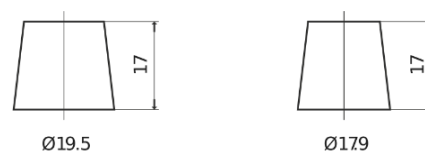

**Product overview**

Batteries for Cars

**Standard TC440**

Part number	TC440
Technology	Flooded
EAN/GTIN	3661024054782
Voltage	12 V
Capacity	44.0 Ah
CCA	360 A
Length	207 mm
Width	175 mm
Height	190 mm
Box size	L01
Polarity	ETN 0
Terminal Type	EN taper post
Hold Down	B13
Weights (subject of variation)	11.10 kg

**Polarity**

**Terminal Type**

Positive Terminal

Negative Terminal

**Hold Down**

Design, features and specifications are subject to change without notice. We disclaim any representation or warranty, express or implied, concerning the data or recommendations, and in no event shall be liable for any loss or damage claimed to have arisen as a result. Some products may not be available in your local market.