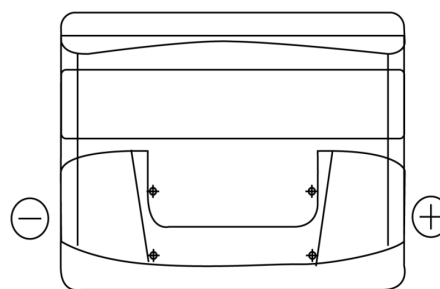

**Product overview**

Batteries for Cars

**Standard TC440**

Part number	TC440
Technology	Flooded
EAN/GTIN	3661024054782
Voltage	12 V
Capacity	44.0 Ah
CCA	360 A
Length	207 mm
Width	175 mm
Height	190 mm
Box size	L01
Polarity	ETN 0
Terminal Type	EN taper post
Hold Down	B13
Weights (subject of variation)	11.10 kg

**Polarity**

**Terminal Type**

Positive Terminal

Negative Terminal

**Hold Down**

Design, features and specifications are subject to change without notice. We disclaim any representation or warranty, express or implied, concerning the data or recommendations, and in no event shall be liable for any loss or damage claimed to have arisen as a result. Some products may not be available in your local market.