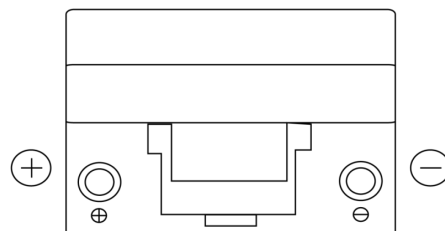

**Product overview**

Batteries for Cars

**Technica TB955**

Part number	TB955
Technology	Flooded
EAN/GTIN	3661024054461
Voltage	12 V
Capacity	95.0 Ah
CCA	760 A
Length	306 mm
Width	173 mm
Height	222 mm
Box size	D31
Polarity	ETN 1
Terminal Type	EN taper post
Hold Down	Korean B1
Weights (subject of variation)	20.60 kg

**Polarity**

**Terminal Type**

**Hold Down**

Design, features and specifications are subject to change without notice. We disclaim any representation or warranty, express or implied, concerning the data or recommendations, and in no event shall be liable for any loss or damage claimed to have arisen as a result. Some products may not be available in your local market.