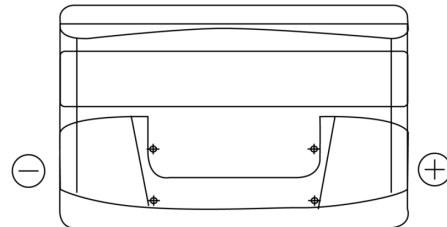

Product overview

Batteries for Cars

Technica TB950

Part number	TB950
Technology	Flooded
EAN/GTIN	3661024054584
Voltage	12 V
Capacity	95.0 Ah
CCA	800 A
Length	353 mm
Width	175 mm
Height	190 mm
Box size	L05
Polarity	ETN 0
Terminal Type	EN taper post
Hold Down	B13
Weights (subject of variation)	21.60 kg

Polarity

Terminal Type

Ø19.5

Ø179

Positive Terminal

Negative Terminal

Hold Down

5 notches