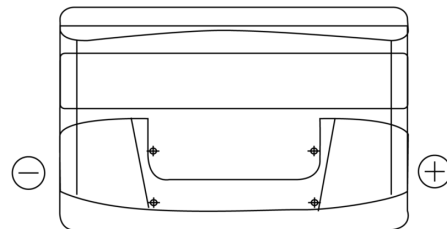

Product overview

Batteries for Cars

Technica TB950

| | |
|--------------------------------|---------------|
| Part number | TB950 |
| Technology | Flooded |
| EAN/GTIN | 3661024054584 |
| Voltage | 12 V |
| Capacity | 95.0 Ah |
| CCA | 800 A |
| Length | 353 mm |
| Width | 175 mm |
| Height | 190 mm |
| Box size | L05 |
| Polarity | ETN 0 |
| Terminal Type | EN taper post |
| Hold Down | B13 |
| Weights (subject of variation) | 21.60 kg |

Polarity

Terminal Type

Ø19.5

Ø179

Positive Terminal

Negative Terminal

Hold Down

5 notches