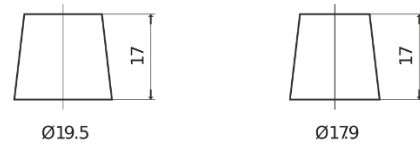

**Product overview**

Batteries for Cars

**Technica TB950**

Part number	TB950
Technology	Flooded
EAN/GTIN	3661024054584
Voltage	12 V
Capacity	95.0 Ah
CCA	800 A
Length	353 mm
Width	175 mm
Height	190 mm
Box size	L05
Polarity	ETN 0
Terminal Type	EN taper post
Hold Down	B13
Weights (subject of variation)	21.60 kg

**Polarity**

**Terminal Type**

Positive Terminal

Negative Terminal

**Hold Down**

Design, features and specifications are subject to change without notice. We disclaim any representation or warranty, express or implied, concerning the data or recommendations, and in no event shall be liable for any loss or damage claimed to have arisen as a result. Some products may not be available in your local market.