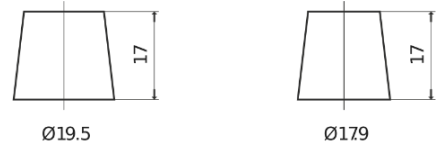

Terminal Type