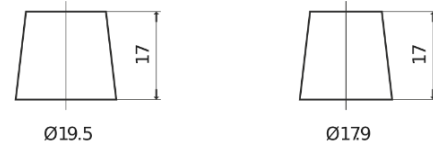

**Product overview**

Batteries for Cars

**Technica TB852**

Part number	TB852
Technology	Flooded
EAN/GTIN	3661024054669
Voltage	12 V
Capacity	85.0 Ah
CCA	760 A
Length	353 mm
Width	175 mm
Height	175 mm
Box size	LB5
Polarity	ETN 0
Terminal Type	EN taper post
Hold Down	B13
Weights (subject of variation)	19.40 kg

**Polarity**

**Terminal Type**

Positive Terminal

Negative Terminal

**Hold Down**

Design, features and specifications are subject to change without notice. We disclaim any representation or warranty, express or implied, concerning the data or recommendations, and in no event shall be liable for any loss or damage claimed to have arisen as a result. Some products may not be available in your local market.