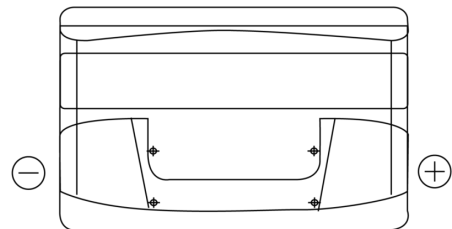

Product overview

Batteries for Cars

Technica TB852

Part number	TB852
Technology	Flooded
EAN/GTIN	3661024054669
Voltage	12 V
Capacity	85.0 Ah
CCA	760 A
Length	353 mm
Width	175 mm
Height	175 mm
Box size	LB5
Polarity	ETN 0
Terminal Type	EN taper post
Hold Down	B13
Weights (subject of variation)	19.40 kg

Polarity

Terminal Type

Positive Terminal

Negative Terminal

Hold Down

Design, features and specifications are subject to change without notice. We disclaim any representation or warranty, express or implied, concerning the data or recommendations, and in no event shall be liable for any loss or damage claimed to have arisen as a result. Some products may not be available in your local market.