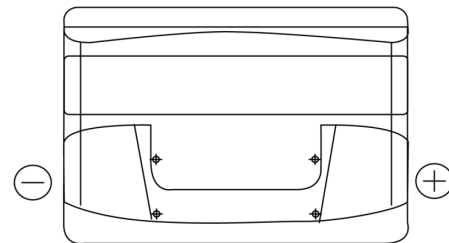

**Product overview**

Batteries for Cars

**Technica TB802**

Part number	TB802
Technology	Flooded
EAN/GTIN	3661024054652
Voltage	12 V
Capacity	80.0 Ah
CCA	700 A
Length	315 mm
Width	175 mm
Height	175 mm
Box size	LB4
Polarity	ETN 0
Terminal Type	EN taper post
Hold Down	B13
Weights (subject of variation)	17.80 kg

**Polarity**

**Terminal Type**

Positive Terminal

Negative Terminal

**Hold Down**

Design, features and specifications are subject to change without notice. We disclaim any representation or warranty, express or implied, concerning the data or recommendations, and in no event shall be liable for any loss or damage claimed to have arisen as a result. Some products may not be available in your local market.