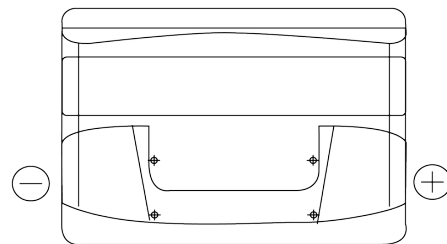

**Product overview**

Batteries for Cars

**Technica TB802**

Part number	TB802
Technology	Flooded
EAN/GTIN	3661024054652
Voltage	12 V
Capacity	80.0 Ah
CCA	700 A
Length	315 mm
Width	175 mm
Height	175 mm
Box size	LB4
Polarity	ETN 0
Terminal Type	EN taper post
Hold Down	B13
Weights (subject of variation)	17.80 kg

**Polarity**

**Terminal Type**

Positive Terminal

Negative Terminal

**Hold Down**

Design, features and specifications are subject to change without notice. We disclaim any representation or warranty, express or implied, concerning the data or recommendations, and in no event shall be liable for any loss or damage claimed to have arisen as a result. Some products may not be available in your local market.