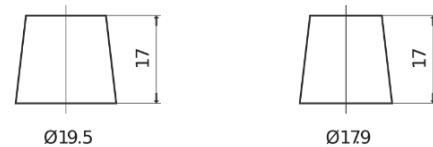

**Product overview**

Batteries for Cars

**Technica TB802**

Part number	TB802
Technology	Flooded
EAN/GTIN	3661024054652
Voltage	12 V
Capacity	80.0 Ah
CCA	700 A
Length	315 mm
Width	175 mm
Height	175 mm
Box size	LB4
Polarity	ETN 0
Terminal Type	EN taper post
Hold Down	B13
Weights (subject of variation)	17.80 kg

**Polarity**

**Terminal Type**

Positive Terminal

Negative Terminal

**Hold Down**

Design, features and specifications are subject to change without notice. We disclaim any representation or warranty, express or implied, concerning the data or recommendations, and in no event shall be liable for any loss or damage claimed to have arisen as a result. Some products may not be available in your local market.