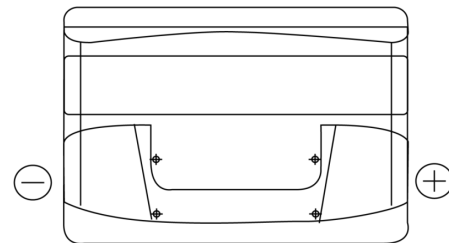

Product overview

Batteries for Cars

Technica TB802

| | |
|--------------------------------|---------------|
| Part number | TB802 |
| Technology | Flooded |
| EAN/GTIN | 3661024054652 |
| Voltage | 12 V |
| Capacity | 80.0 Ah |
| CCA | 700 A |
| Length | 315 mm |
| Width | 175 mm |
| Height | 175 mm |
| Box size | LB4 |
| Polarity | ETN 0 |
| Terminal Type | EN taper post |
| Hold Down | B13 |
| Weights (subject of variation) | 17.80 kg |

Polarity

Terminal Type

Hold Down

Design, features and specifications are subject to change without notice. We disclaim any representation or warranty, express or implied, concerning the data or recommendations, and in no event shall be liable for any loss or damage claimed to have arisen as a result. Some products may not be available in your local market.