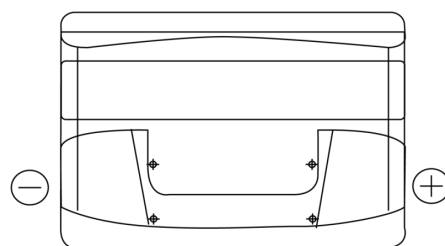

Product overview

Batteries for Cars

Technica TB802

Part number	TB802
Technology	Flooded
EAN/GTIN	3661024054652
Voltage	12 V
Capacity	80.0 Ah
CCA	700 A
Length	315 mm
Width	175 mm
Height	175 mm
Box size	LB4
Polarity	ETN 0
Terminal Type	EN taper post
Hold Down	B13
Weights (subject of variation)	17.80 kg

Polarity

Terminal Type

Positive Terminal

Negative Terminal

Hold Down

Design, features and specifications are subject to change without notice. We disclaim any representation or warranty, express or implied, concerning the data or recommendations, and in no event shall be liable for any loss or damage claimed to have arisen as a result. Some products may not be available in your local market.