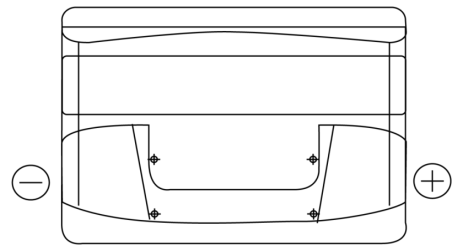

**Product overview**

Batteries for Cars

**Technica TB802**

Part number	TB802
Technology	Flooded
EAN/GTIN	3661024054652
Voltage	12 V
Capacity	80.0 Ah
CCA	700 A
Length	315 mm
Width	175 mm
Height	175 mm
Box size	LB4
Polarity	ETN 0
Terminal Type	EN taper post
Hold Down	B13
Weights (subject of variation)	17.80 kg

**Polarity**

**Terminal Type**

Positive Terminal

Negative Terminal

**Hold Down**

Design, features and specifications are subject to change without notice. We disclaim any representation or warranty, express or implied, concerning the data or recommendations, and in no event shall be liable for any loss or damage claimed to have arisen as a result. Some products may not be available in your local market.