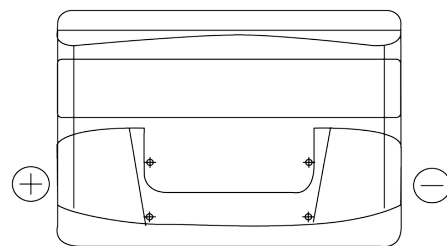

Product overview

Batteries for Cars

Technica TB741

Part number	TB741
Technology	Flooded
EAN/GTIN	3661024054560
Voltage	12 V
Capacity	74.0 Ah
CCA	680 A
Length	278 mm
Width	175 mm
Height	190 mm
Box size	L03
Polarity	ETN 1
Terminal Type	EN taper post
Hold Down	B13
Weights (subject of variation)	16.60 kg

Polarity

Terminal Type

Positive Terminal

Negative Terminal

Hold Down

Design, features and specifications are subject to change without notice. We disclaim any representation or warranty, express or implied, concerning the data or recommendations, and in no event shall be liable for any loss or damage claimed to have arisen as a result. Some products may not be available in your local market.