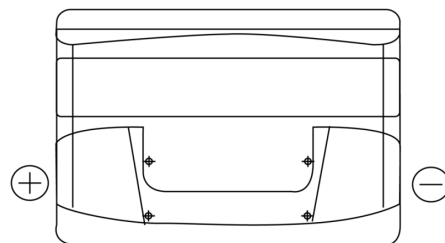

Product overview

Batteries for Cars

Technica TB741

Part number	TB741
Technology	Flooded
EAN/GTIN	3661024054560
Voltage	12 V
Capacity	74.0 Ah
CCA	680 A
Length	278 mm
Width	175 mm
Height	190 mm
Box size	L03
Polarity	ETN 1
Terminal Type	EN taper post
Hold Down	B13
Weights (subject of variation)	16.60 kg

Polarity

Terminal Type

Positive Terminal

Negative Terminal

Hold Down

Design, features and specifications are subject to change without notice. We disclaim any representation or warranty, express or implied, concerning the data or recommendations, and in no event shall be liable for any loss or damage claimed to have arisen as a result. Some products may not be available in your local market.