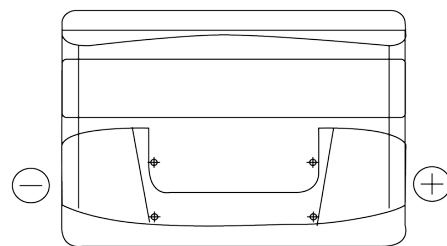

Product overview

Batteries for Cars

Technica TB712

Part number	TB712
Technology	Flooded
EAN/GTIN	3661024054645
Voltage	12 V
Capacity	71.0 Ah
CCA	670 A
Length	278 mm
Width	175 mm
Height	175 mm
Box size	LB3
Polarity	ETN 0
Terminal Type	EN taper post
Hold Down	B13
Weights (subject of variation)	15.30 kg

Polarity

Terminal Type

Positive Terminal

Negative Terminal

Hold Down

Design, features and specifications are subject to change without notice. We disclaim any representation or warranty, express or implied, concerning the data or recommendations, and in no event shall be liable for any loss or damage claimed to have arisen as a result. Some products may not be available in your local market.