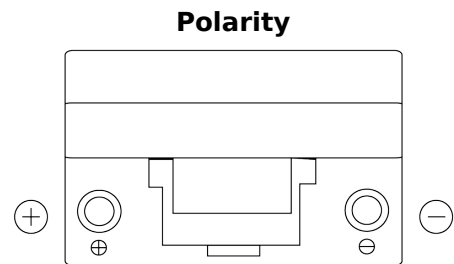

Product overview

Batteries for Cars

Technica TB705

| | |
|--------------------------------|---------------|
| Part number | TB705 |
| Technology | Flooded |
| EAN/GTIN | 3661024054447 |
| Voltage | 12 V |
| Capacity | 70.0 Ah |
| CCA | 540 A |
| Length | 270 mm |
| Width | 173 mm |
| Height | 222 mm |
| Box size | D26 |
| Polarity | ETN 1 |
| Terminal Type | EN taper post |
| Hold Down | Korean B1+B6 |
| Weights (subject of variation) | 16.10 kg |