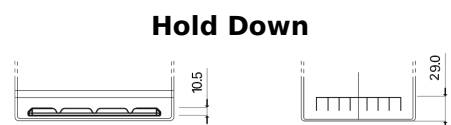

Product overview

Batteries for Cars

Technica TB705

| | |
|--------------------------------|---------------|
| Part number | TB705 |
| Technology | Flooded |
| EAN/GTIN | 3661024054447 |
| Voltage | 12 V |
| Capacity | 70.0 Ah |
| CCA | 540 A |
| Length | 270 mm |
| Width | 173 mm |
| Height | 222 mm |
| Box size | D26 |
| Polarity | ETN 1 |
| Terminal Type | EN taper post |
| Hold Down | Korean B1+B6 |
| Weights (subject of variation) | 16.10 kg |