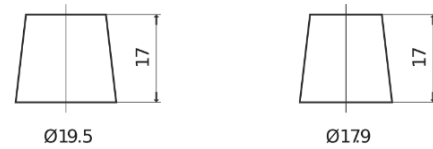

Product overview

Batteries for Cars

Technica TB705

Part number	TB705
Technology	Flooded
EAN/GTIN	3661024054447
Voltage	12 V
Capacity	70.0 Ah
CCA	540 A
Length	270 mm
Width	173 mm
Height	222 mm
Box size	D26
Polarity	ETN 1
Terminal Type	EN taper post
Hold Down	Korean B1+B6
Weights (subject of variation)	16.10 kg

Polarity

Terminal Type

Positive Terminal

Negative Terminal

Hold Down

Design, features and specifications are subject to change without notice. We disclaim any representation or warranty, express or implied, concerning the data or recommendations, and in no event shall be liable for any loss or damage claimed to have arisen as a result. Some products may not be available in your local market.