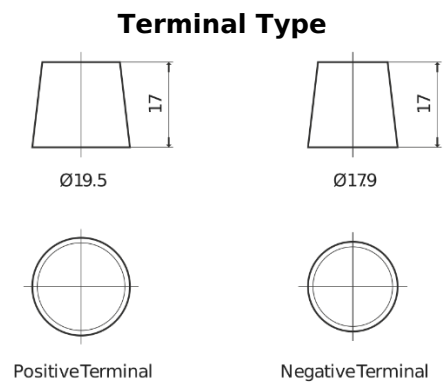

Product overview

Batteries for Cars

Technica TB705

| | |
|--------------------------------|---------------|
| Part number | TB705 |
| Technology | Flooded |
| EAN/GTIN | 3661024054447 |
| Voltage | 12 V |
| Capacity | 70.0 Ah |
| CCA | 540 A |
| Length | 270 mm |
| Width | 173 mm |
| Height | 222 mm |
| Box size | D26 |
| Polarity | ETN 1 |
| Terminal Type | EN taper post |
| Hold Down | Korean B1+B6 |
| Weights (subject of variation) | 16.10 kg |