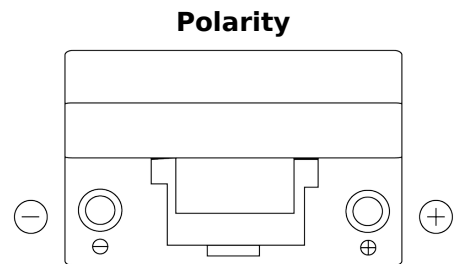

Product overview

Batteries for Cars

Technica TB704

Part number	TB704
Technology	Flooded
EAN/GTIN	3661024054430
Voltage	12 V
Capacity	70.0 Ah
CCA	540 A
Length	270 mm
Width	173 mm
Height	222 mm
Box size	D26
Polarity	ETN 0
Terminal Type	EN taper post
Hold Down	Korean B1+B6
Weights (subject of variation)	16.10 kg