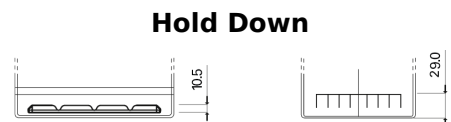

Product overview

Batteries for Cars

Technica TB704

Part number	TB704
Technology	Flooded
EAN/GTIN	3661024054430
Voltage	12 V
Capacity	70.0 Ah
CCA	540 A
Length	270 mm
Width	173 mm
Height	222 mm
Box size	D26
Polarity	ETN 0
Terminal Type	EN taper post
Hold Down	Korean B1+B6
Weights (subject of variation)	16.10 kg