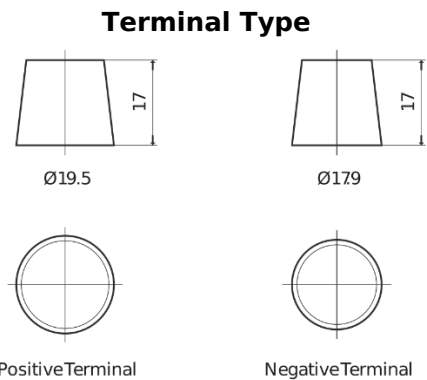

Product overview

Batteries for Cars

Technica TB704

Part number	TB704
Technology	Flooded
EAN/GTIN	3661024054430
Voltage	12 V
Capacity	70.0 Ah
CCA	540 A
Length	270 mm
Width	173 mm
Height	222 mm
Box size	D26
Polarity	ETN 0
Terminal Type	EN taper post
Hold Down	Korean B1+B6
Weights (subject of variation)	16.10 kg