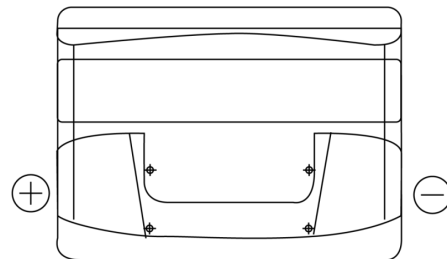

**Product overview**

Batteries for Cars

**Technica TB621**

Part number	TB621
Technology	Flooded
EAN/GTIN	3661024054546
Voltage	12 V
Capacity	62.0 Ah
CCA	540 A
Length	242 mm
Width	175 mm
Height	190 mm
Box size	L02
Polarity	ETN 1
Terminal Type	EN taper post
Hold Down	B13
Weights (subject of variation)	14.20 kg

**Polarity**

**Terminal Type**

Positive Terminal

Negative Terminal

**Hold Down**

Design, features and specifications are subject to change without notice. We disclaim any representation or warranty, express or implied, concerning the data or recommendations, and in no event shall be liable for any loss or damage claimed to have arisen as a result. Some products may not be available in your local market.