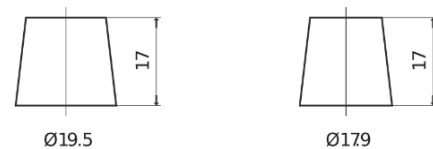

Product overview

Batteries for Cars

Technica TB604

Part number	TB604
Technology	Flooded
EAN/GTIN	3661024054416
Voltage	12 V
Capacity	60.0 Ah
CCA	480 A
Length	230 mm
Width	173 mm
Height	222 mm
Box size	D23
Polarity	ETN 0
Terminal Type	EN taper post
Hold Down	Korean B1
Weights (subject of variation)	14.60 kg

Polarity

Terminal Type

Positive Terminal

Negative Terminal

Hold Down

Design, features and specifications are subject to change without notice. We disclaim any representation or warranty, express or implied, concerning the data or recommendations, and in no event shall be liable for any loss or damage claimed to have arisen as a result. Some products may not be available in your local market.