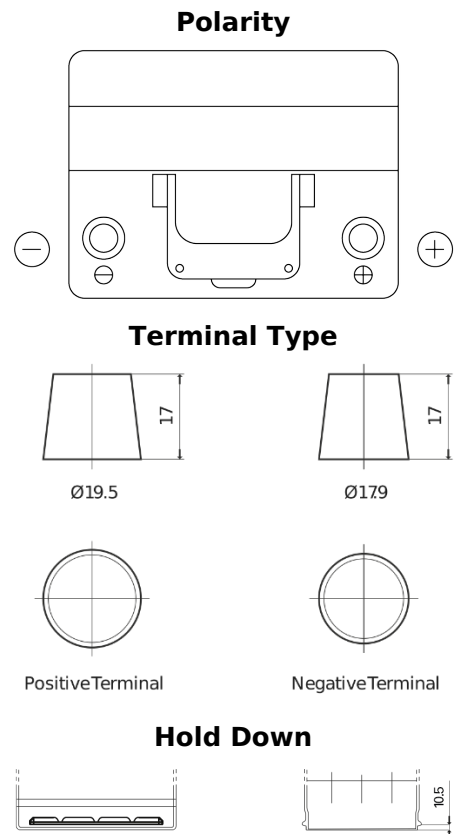

Product overview

Batteries for Cars

Technica TB604

Part number	TB604
Technology	Flooded
EAN/GTIN	3661024054416
Voltage	12 V
Capacity	60.0 Ah
CCA	480 A
Length	230 mm
Width	173 mm
Height	222 mm
Box size	D23
Polarity	ETN 0
Terminal Type	EN taper post
Hold Down	Korean B1
Weights (subject of variation)	14.60 kg