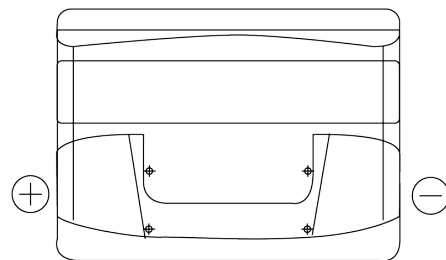

Product overview

Batteries for Cars

Technica TB501

Part number	TB501
Technology	Flooded
EAN/GTIN	3661024054522
Voltage	12 V
Capacity	50.0 Ah
CCA	450 A
Length	207 mm
Width	175 mm
Height	190 mm
Box size	L01
Polarity	ETN 1
Terminal Type	EN taper post
Hold Down	B13
Weights (subject of variation)	12.20 kg

Polarity

Terminal Type

Positive Terminal

Negative Terminal

Hold Down

Design, features and specifications are subject to change without notice. We disclaim any representation or warranty, express or implied, concerning the data or recommendations, and in no event shall be liable for any loss or damage claimed to have arisen as a result. Some products may not be available in your local market.