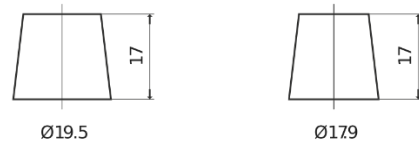

Product overview

Batteries for Cars

Technica TB501

Part number	TB501
Technology	Flooded
EAN/GTIN	3661024054522
Voltage	12 V
Capacity	50.0 Ah
CCA	450 A
Length	207 mm
Width	175 mm
Height	190 mm
Box size	L01
Polarity	ETN 1
Terminal Type	EN taper post
Hold Down	B13
Weights (subject of variation)	12.20 kg

Polarity

Terminal Type

Positive Terminal

Negative Terminal

Hold Down

Design, features and specifications are subject to change without notice. We disclaim any representation or warranty, express or implied, concerning the data or recommendations, and in no event shall be liable for any loss or damage claimed to have arisen as a result. Some products may not be available in your local market.