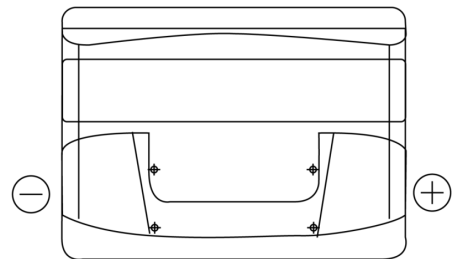

Product overview

Batteries for Cars

Technica TB500

Part number	TB500
Technology	Flooded
EAN/GTIN	3661024054515
Voltage	12 V
Capacity	50.0 Ah
CCA	450 A
Length	207 mm
Width	175 mm
Height	190 mm
Box size	L01
Polarity	ETN 0
Terminal Type	EN taper post
Hold Down	B13
Weights (subject of variation)	12.20 kg

Polarity

Terminal Type

Positive Terminal

Negative Terminal

Hold Down

Design, features and specifications are subject to change without notice. We disclaim any representation or warranty, express or implied, concerning the data or recommendations, and in no event shall be liable for any loss or damage claimed to have arisen as a result. Some products may not be available in your local market.