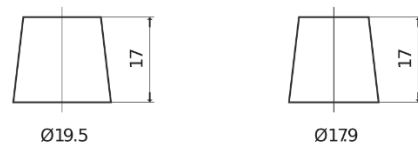

**Product overview**

Batteries for Cars

**Technica TB1100**

Part number	TB1100
Technology	Flooded
EAN/GTIN	3661024056236
Voltage	12 V
Capacity	110 Ah
CCA	850 A
Length	392 mm
Width	175 mm
Height	190 mm
Box size	L06
Polarity	ETN 0
Terminal Type	EN taper post
Hold Down	B13
Weights (subject of variation)	26.30 kg

**Polarity**

**Terminal Type**

Positive Terminal

Negative Terminal

**Hold Down**

Design, features and specifications are subject to change without notice. We disclaim any representation or warranty, express or implied, concerning the data or recommendations, and in no event shall be liable for any loss or damage claimed to have arisen as a result. Some products may not be available in your local market.