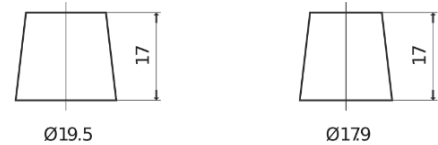

Terminal Type