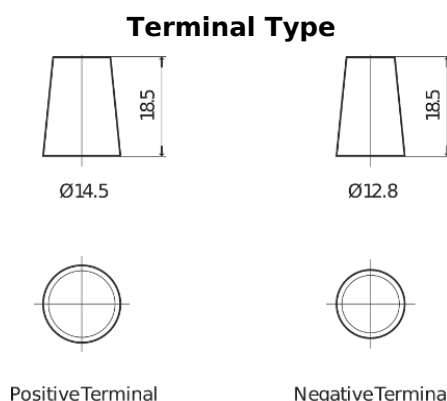

Product overview

Batteries for Cars

Technica TB457

Part number	TB457
Technology	Flooded
EAN/GTIN	3661024054362
Voltage	12 V
Capacity	45.0 Ah
CCA	330 A
Length	237 mm
Width	127 mm
Height	227 mm
Box size	B24
Polarity	ETN 1
Terminal Type	JIS taper post
Hold Down	B0
Weights (subject of variation)	11.40 kg