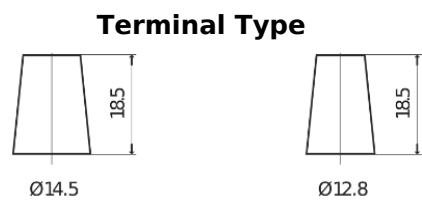

**Product overview**

Batteries for Cars

**Technica TB457**

Part number	TB457
Technology	Flooded
EAN/GTIN	3661024054362
Voltage	12 V
Capacity	45.0 Ah
CCA	330 A
Length	237 mm
Width	127 mm
Height	227 mm
Box size	B24
Polarity	ETN 1
Terminal Type	JIS taper post
Hold Down	B0
Weights (subject of variation)	11.40 kg