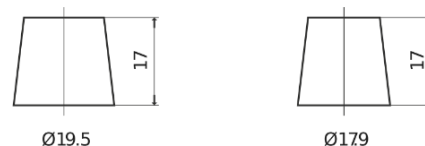

Product overview

Batteries for Cars

Technica TB455

Part number	TB455
Technology	Flooded
EAN/GTIN	3661024054386
Voltage	12 V
Capacity	45.0 Ah
CCA	330 A
Length	237 mm
Width	127 mm
Height	227 mm
Box size	B24
Polarity	ETN 1
Terminal Type	EN taper post
Hold Down	B0
Weights (subject of variation)	11.40 kg

Polarity

Terminal Type

Positive Terminal

Negative Terminal

Hold Down

Design, features and specifications are subject to change without notice. We disclaim any representation or warranty, express or implied, concerning the data or recommendations, and in no event shall be liable for any loss or damage claimed to have arisen as a result. Some products may not be available in your local market.