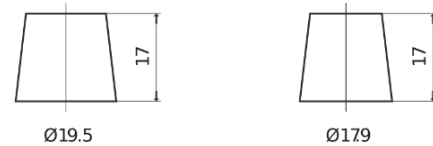

Terminal Type

Positive Terminal

Negative Terminal