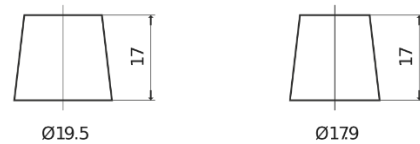

**Product overview**

Batteries for Cars

**Technica TB454**

Part number	TB454
Technology	Flooded
EAN/GTIN	3661024054379
Voltage	12 V
Capacity	45.0 Ah
CCA	330 A
Length	237 mm
Width	127 mm
Height	227 mm
Box size	B24
Polarity	ETN 0
Terminal Type	EN taper post
Hold Down	B0
Weights (subject of variation)	11.40 kg

**Polarity**

**Terminal Type**

Positive Terminal

Negative Terminal

**Hold Down**

Design, features and specifications are subject to change without notice. We disclaim any representation or warranty, express or implied, concerning the data or recommendations, and in no event shall be liable for any loss or damage claimed to have arisen as a result. Some products may not be available in your local market.