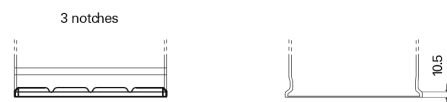

Product overview

Batteries for Cars

Technica TB451

Part number	TB451
Technology	Flooded
EAN/GTIN	3661024054485
Voltage	12 V
Capacity	45.0 Ah
CCA	330 A
Length	220 mm
Width	135 mm
Height	225 mm
Box size	E02
Polarity	ETN 1
Terminal Type	EN taper post
Hold Down	B1
Weights (subject of variation)	12.50 kg

Polarity

Terminal Type

Positive Terminal

Negative Terminal

Hold Down

Design, features and specifications are subject to change without notice. We disclaim any representation or warranty, express or implied, concerning the data or recommendations, and in no event shall be liable for any loss or damage claimed to have arisen as a result. Some products may not be available in your local market.