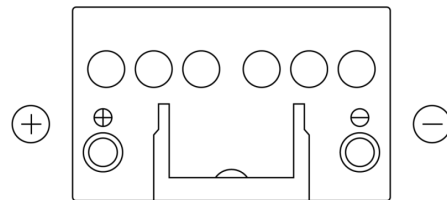

Product overview

Batteries for Cars

Technica TB451

Part number	TB451
Technology	Flooded
EAN/GTIN	3661024054485
Voltage	12 V
Capacity	45.0 Ah
CCA	330 A
Length	220 mm
Width	135 mm
Height	225 mm
Box size	E02
Polarity	ETN 1
Terminal Type	EN taper post
Hold Down	B1
Weights (subject of variation)	12.50 kg

Polarity

Terminal Type

Positive Terminal

Negative Terminal

Hold Down

Design, features and specifications are subject to change without notice. We disclaim any representation or warranty, express or implied, concerning the data or recommendations, and in no event shall be liable for any loss or damage claimed to have arisen as a result. Some products may not be available in your local market.