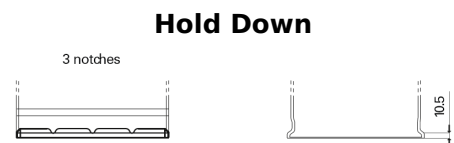

Product overview

Batteries for Cars

Technica TB450

Part number	TB450
Technology	Flooded
EAN/GTIN	3661024054492
Voltage	12 V
Capacity	45.0 Ah
CCA	330 A
Length	220 mm
Width	135 mm
Height	225 mm
Box size	E02
Polarity	ETN 0
Terminal Type	EN taper post
Hold Down	B1
Weights (subject of variation)	12.50 kg