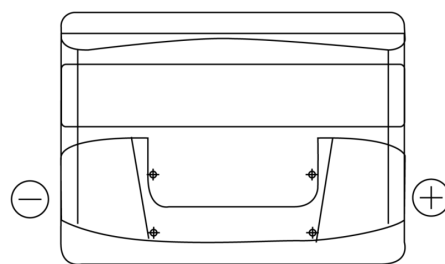

Product overview

Batteries for Cars

Technica TB442

Part number	TB442
Technology	Flooded
EAN/GTIN	3661024054607
Voltage	12 V
Capacity	44.0 Ah
CCA	420 A
Length	207 mm
Width	175 mm
Height	175 mm
Box size	LB1
Polarity	ETN 0
Terminal Type	EN taper post
Hold Down	B13
Weights (subject of variation)	10.60 kg

Polarity

Terminal Type

Positive Terminal

Negative Terminal

Hold Down

Design, features and specifications are subject to change without notice. We disclaim any representation or warranty, express or implied, concerning the data or recommendations, and in no event shall be liable for any loss or damage claimed to have arisen as a result. Some products may not be available in your local market.