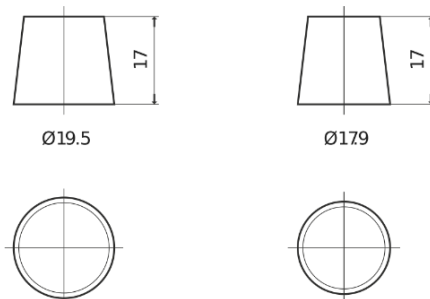

Product overview

Batteries for Cars

Technica TB442

Part number	TB442
Technology	Flooded
EAN/GTIN	3661024054607
Voltage	12 V
Capacity	44.0 Ah
CCA	420 A
Length	207 mm
Width	175 mm
Height	175 mm
Box size	LB1
Polarity	ETN 0
Terminal Type	EN taper post
Hold Down	B13
Weights (subject of variation)	10.60 kg

Polarity

Terminal Type

Positive Terminal

Negative Terminal

Hold Down

Design, features and specifications are subject to change without notice. We disclaim any representation or warranty, express or implied, concerning the data or recommendations, and in no event shall be liable for any loss or damage claimed to have arisen as a result. Some products may not be available in your local market.