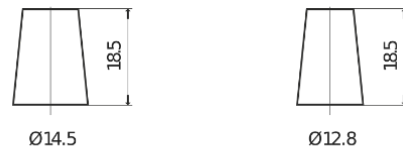

**Product overview**

Batteries for Cars

**Technica TB356A**

Part number	TB356A
Technology	Flooded
EAN/GTIN	3661024054881
Voltage	12 V
Capacity	35.0 Ah
CCA	240 A
Length	187 mm
Width	127 mm
Height	220 mm
Box size	B19
Polarity	ETN 0
Terminal Type	JIS taper post
Hold Down	Korean B1 Long
Weights (subject of variation)	8.90 kg

**Polarity**

**Terminal Type**

Positive Terminal

Negative Terminal

**Hold Down**

Design, features and specifications are subject to change without notice. We disclaim any representation or warranty, express or implied, concerning the data or recommendations, and in no event shall be liable for any loss or damage claimed to have arisen as a result. Some products may not be available in your local market.