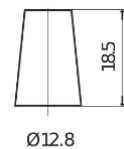

Product overview

Batteries for Cars

Technica TB356

Part number	TB356
Technology	Flooded
EAN/GTIN	3661024054331
Voltage	12 V
Capacity	35.0 Ah
CCA	240 A
Length	187 mm
Width	127 mm
Height	220 mm
Box size	B19
Polarity	ETN 0
Terminal Type	JIS taper post
Hold Down	B0
Weights (subject of variation)	8.90 kg

Polarity

Terminal Type

Positive Terminal

Negative Terminal

Hold Down

Design, features and specifications are subject to change without notice. We disclaim any representation or warranty, express or implied, concerning the data or recommendations, and in no event shall be liable for any loss or damage claimed to have arisen as a result. Some products may not be available in your local market.