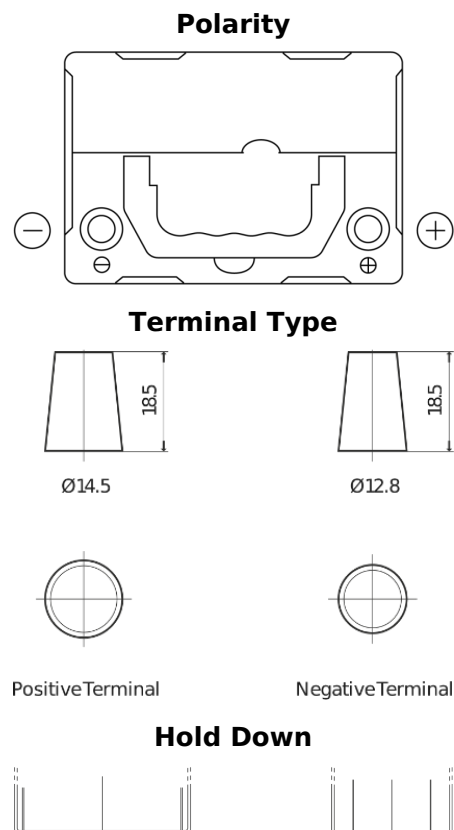

**Product overview**

Batteries for Cars

**Technica TB356**

Part number	TB356
Technology	Flooded
EAN/GTIN	3661024054331
Voltage	12 V
Capacity	35.0 Ah
CCA	240 A
Length	187 mm
Width	127 mm
Height	220 mm
Box size	B19
Polarity	ETN 0
Terminal Type	JIS taper post
Hold Down	B0
Weights (subject of variation)	8.90 kg