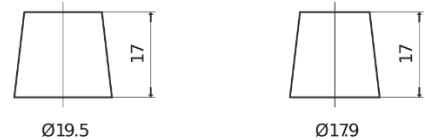

Terminal Type