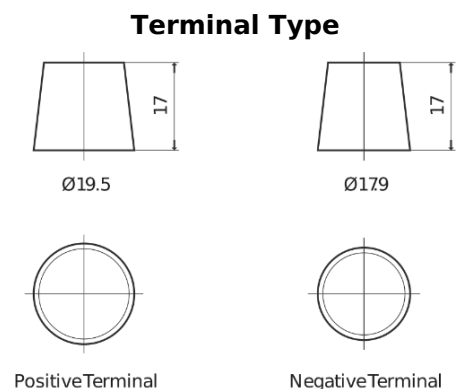

Product overview

Batteries for Cars

High-Tech TA955

Part number	TA955
Technology	Flooded
EAN/GTIN	3661024054195
Voltage	12 V
Capacity	95.0 Ah
CCA	800 A
Length	306 mm
Width	173 mm
Height	222 mm
Box size	D31
Polarity	ETN 1
Terminal Type	EN taper post
Hold Down	Korean B1
Weights (subject of variation)	21.40 kg