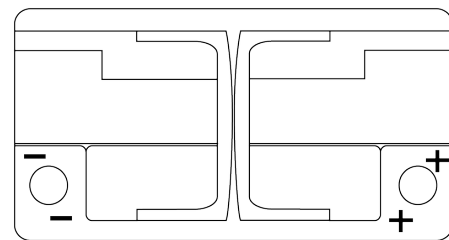

Product overview

Batteries for Cars

High-Tech TA900

Part number	TA900
Technology	Flooded
EAN/GTIN	3661024056472
Voltage	12 V
Capacity	90.0 Ah
CCA	720 A
Length	315 mm
Width	175 mm
Height	190 mm
Box size	L04
Polarity	ETN 0
Terminal Type	EN taper post
Hold Down	B13
Weights (subject of variation)	19.70 kg

Polarity

Terminal Type

Positive Terminal

Negative Terminal

Hold Down

Design, features and specifications are subject to change without notice. We disclaim any representation or warranty, express or implied, concerning the data or recommendations, and in no event shall be liable for any loss or damage claimed to have arisen as a result. Some products may not be available in your local market.