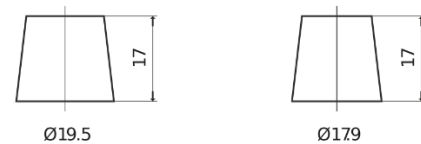

Terminal Type