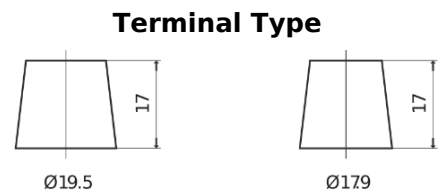

Product overview

Batteries for Cars

High-Tech TA755

Part number	TA755
Technology	Flooded
EAN/GTIN	3661024054171
Voltage	12 V
Capacity	75.0 Ah
CCA	630 A
Length	270 mm
Width	173 mm
Height	222 mm
Box size	D26
Polarity	ETN 1
Terminal Type	EN taper post
Hold Down	Korean B1+B6
Weights (subject of variation)	17.40 kg