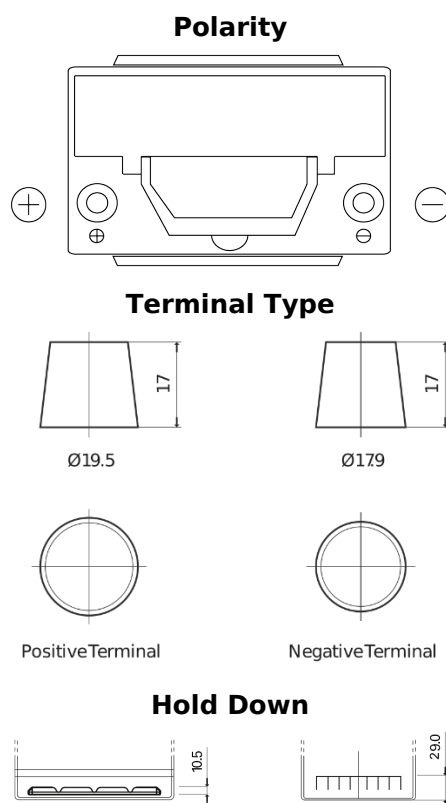

**Product overview**

Batteries for Cars

**High-Tech TA755**

Part number	TA755
Technology	Flooded
EAN/GTIN	3661024054171
Voltage	12 V
Capacity	75.0 Ah
CCA	630 A
Length	270 mm
Width	173 mm
Height	222 mm
Box size	D26
Polarity	ETN 1
Terminal Type	EN taper post
Hold Down	Korean B1+B6
Weights (subject of variation)	17.40 kg