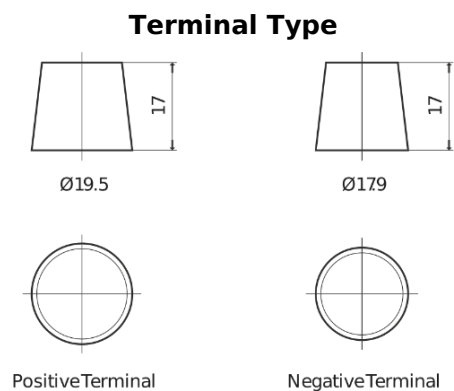

**Product overview**

Batteries for Cars

**High-Tech TA755**

Part number	TA755
Technology	Flooded
EAN/GTIN	3661024054171
Voltage	12 V
Capacity	75.0 Ah
CCA	630 A
Length	270 mm
Width	173 mm
Height	222 mm
Box size	D26
Polarity	ETN 1
Terminal Type	EN taper post
Hold Down	Korean B1+B6
Weights (subject of variation)	17.40 kg