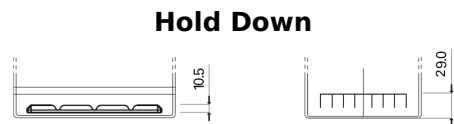

Product overview

Batteries for Cars

High-Tech TA755

Part number	TA755
Technology	Flooded
EAN/GTIN	3661024054171
Voltage	12 V
Capacity	75.0 Ah
CCA	630 A
Length	270 mm
Width	173 mm
Height	222 mm
Box size	D26
Polarity	ETN 1
Terminal Type	EN taper post
Hold Down	Korean B1+B6
Weights (subject of variation)	17.40 kg