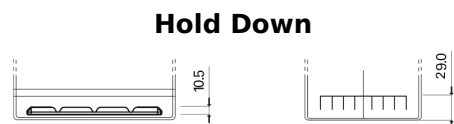

**Product overview**

Batteries for Cars

**High-Tech TA755**

Part number	TA755
Technology	Flooded
EAN/GTIN	3661024054171
Voltage	12 V
Capacity	75.0 Ah
CCA	630 A
Length	270 mm
Width	173 mm
Height	222 mm
Box size	D26
Polarity	ETN 1
Terminal Type	EN taper post
Hold Down	Korean B1+B6
Weights (subject of variation)	17.40 kg