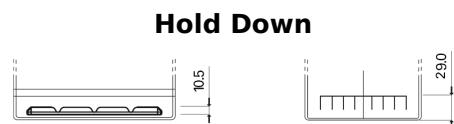

**Product overview**

Batteries for Cars

**High-Tech TA754**

Part number	TA754
Technology	Flooded
EAN/GTIN	3661024054164
Voltage	12 V
Capacity	75.0 Ah
CCA	630 A
Length	270 mm
Width	173 mm
Height	222 mm
Box size	D26
Polarity	ETN 0
Terminal Type	EN taper post
Hold Down	Korean B1+B6
Weights (subject of variation)	17.40 kg