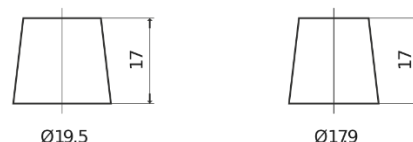

Product overview

Batteries for Cars

High-Tech TA722

Part number	TA722
Technology	Flooded
EAN/GTIN	3661024054287
Voltage	12 V
Capacity	72.0 Ah
CCA	720 A
Length	278 mm
Width	175 mm
Height	175 mm
Box size	LB3
Polarity	ETN 0
Terminal Type	EN taper post
Hold Down	B13
Weights (subject of variation)	15.90 kg

Polarity

Terminal Type

Positive Terminal

Negative Terminal

Hold Down

Design, features and specifications are subject to change without notice. We disclaim any representation or warranty, express or implied, concerning the data or recommendations, and in no event shall be liable for any loss or damage claimed to have arisen as a result. Some products may not be available in your local market.