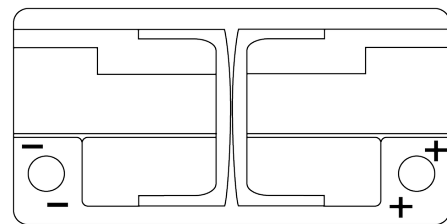

Product overview

Batteries for Marine and Leisure

Dual AGM EP800

Part number	EP800
Technology	AGM
EAN/GTIN	3661024036535
Voltage	12 V
Capacity	95 Ah
CCA	850 A
Watt hour	800 Wh
Length	353 mm
Width	175 mm
Height	190 mm
Box size	L05
Polarity	ETN 0
Terminal Type	EN taper post
Hold Down	B13
Weights (subject of variation)	26.10 kg

Polarity

Terminal Type

Positive Terminal

Negative Terminal

Hold Down

Design, features and specifications are subject to change without notice. We disclaim any representation or warranty, express or implied, concerning the data or recommendations, and in no event shall be liable for any loss or damage claimed to have arisen as a result. Some products may not be available in your local market.