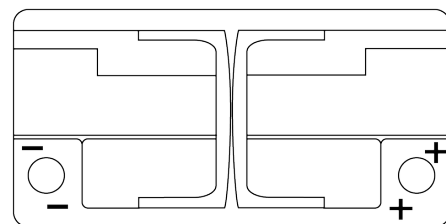

Product overview

Batteries for Marine and Leisure

Dual AGM EP800

Part number	EP800
Technology	AGM
EAN/GTIN	3661024036535
Voltage	12 V
Capacity	95 Ah
CCA	850 A
Watt hour	800 Wh
Length	353 mm
Width	175 mm
Height	190 mm
Box size	L05
Polarity	ETN 0
Terminal Type	EN taper post
Hold Down	B13
Weights (subject of variation)	26.10 kg

Polarity

Terminal Type

Ø19.5

Ø17

Positive Terminal

Negative Terminal

Hold Down

5 notches