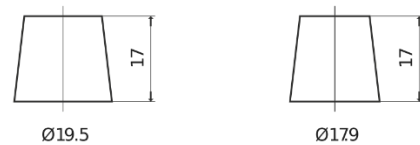

Terminal Type