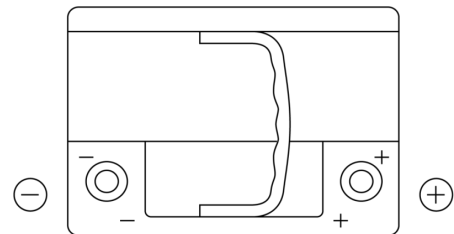

Product overview

Batteries for Cars

High-Tech TA612

Part number	TA612
Technology	Flooded
EAN/GTIN	3661024054270
Voltage	12 V
Capacity	61.0 Ah
CCA	600 A
Length	242 mm
Width	175 mm
Height	175 mm
Box size	LB2
Polarity	ETN 0
Terminal Type	EN taper post
Hold Down	B13
Weights (subject of variation)	14.00 kg

Polarity

Terminal Type

Positive Terminal

Negative Terminal

Hold Down

Design, features and specifications are subject to change without notice. We disclaim any representation or warranty, express or implied, concerning the data or recommendations, and in no event shall be liable for any loss or damage claimed to have arisen as a result. Some products may not be available in your local market.