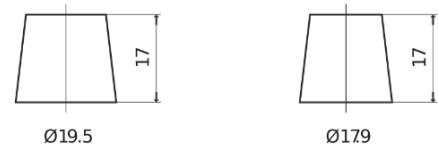

Product overview

Batteries for Cars

High-Tech TA612

Part number	TA612
Technology	Flooded
EAN/GTIN	3661024054270
Voltage	12 V
Capacity	61.0 Ah
CCA	600 A
Length	242 mm
Width	175 mm
Height	175 mm
Box size	LB2
Polarity	ETN 0
Terminal Type	EN taper post
Hold Down	B13
Weights (subject of variation)	14.00 kg

Polarity

Terminal Type

Positive Terminal

Negative Terminal

Hold Down

Design, features and specifications are subject to change without notice. We disclaim any representation or warranty, express or implied, concerning the data or recommendations, and in no event shall be liable for any loss or damage claimed to have arisen as a result. Some products may not be available in your local market.