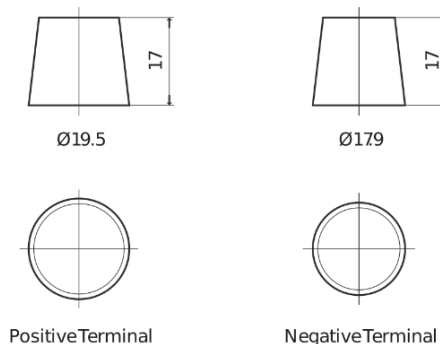

Terminal Type

Hold Down

Design, features and specifications are subject to change without notice. We disclaim any representation or warranty, express or implied, concerning the data or recommendations, and in no event shall be liable for any loss or damage claimed to have arisen as a result. Some products may not be available in your local market.