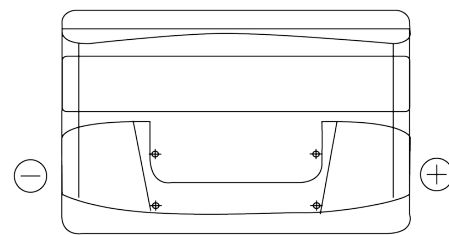

Product overview

Batteries for Cars

Technica TB950

Part number	TB950
Technology	Flooded
EAN/GTIN	3661024054584
Voltage	12 V
Capacity	95 Ah
CCA	800 A
Length	353 mm
Width	175 mm
Height	190 mm
Box size	L05
Polarity	ETN 0
Terminal Type	EN taper post
Hold Down	B13
Weights (subject of variation)	21.60 kg

Polarity

Terminal Type

Positive Terminal

Negative Terminal

Hold Down

Design, features and specifications are subject to change without notice. We disclaim any representation or warranty, express or implied, concerning the data or recommendations, and in no event shall be liable for any loss or damage claimed to have arisen as a result. Some products may not be available in your local market.