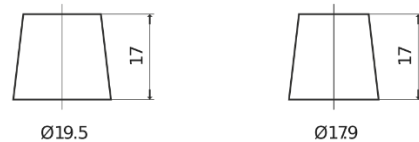

Product overview

Batteries for Cars

Technica TB950

Part number	TB950
Technology	Flooded
EAN/GTIN	3661024054584
Voltage	12 V
Capacity	95 Ah
CCA	800 A
Length	353 mm
Width	175 mm
Height	190 mm
Box size	L05
Polarity	ETN 0
Terminal Type	EN taper post
Hold Down	B13
Weights (subject of variation)	21.60 kg

Polarity

Terminal Type

Positive Terminal

Negative Terminal

Hold Down

Design, features and specifications are subject to change without notice. We disclaim any representation or warranty, express or implied, concerning the data or recommendations, and in no event shall be liable for any loss or damage claimed to have arisen as a result. Some products may not be available in your local market.