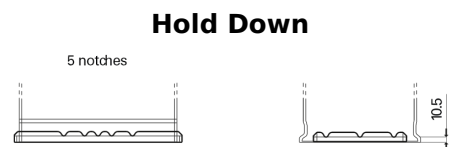

Product overview

Batteries for Marine and Leisure

Equipment ET650

Part number	ET650
Technology	Flooded
EAN/GTIN	3661024035927
Voltage	12 V
Capacity	100 Ah
Watt hour	650 Wh
Length	353 mm
Width	175 mm
Height	190 mm
Box size	L05
Polarity	ETN 0
Terminal Type	EN taper post
Hold Down	B13
Weights (subject of variation)	26.50 kg