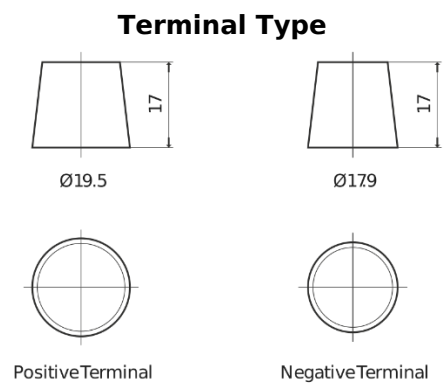

Product overview

Batteries for Marine and Leisure

Equipment ET650

Part number	ET650
Technology	Flooded
EAN/GTIN	3661024035927
Voltage	12 V
Capacity	100 Ah
Watt hour	650 Wh
Length	353 mm
Width	175 mm
Height	190 mm
Box size	L05
Polarity	ETN 0
Terminal Type	EN taper post
Hold Down	B13
Weights (subject of variation)	26.50 kg