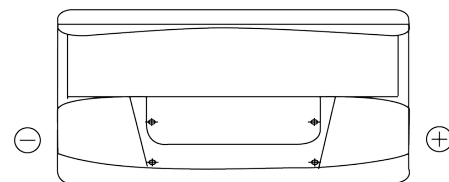

Product overview

Batteries for Marine and Leisure

Start EN800

Part number	EN800
Technology	Flooded
EAN/GTIN	3661024036351
Voltage	12 V
Capacity	90 Ah
CCA	720 A
MCA	800
Length	353 mm
Width	175 mm
Height	190 mm
Box size	L05
Polarity	ETN 0
Terminal Type	EN taper post
Hold Down	B13
Weights (subject of variation)	20.50 kg

Polarity

Terminal Type

Positive Terminal

Negative Terminal

Hold Down

Design, features and specifications are subject to change without notice. We disclaim any representation or warranty, express or implied, concerning the data or recommendations, and in no event shall be liable for any loss or damage claimed to have arisen as a result. Some products may not be available in your local market.