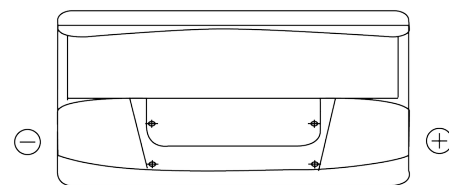

Product overview

Batteries for Marine and Leisure

Start EN800

Part number	EN800
Technology	Flooded
EAN/GTIN	3661024036351
Voltage	12 V
Capacity	90 Ah
CCA	720 A
MCA	800
Length	353 mm
Width	175 mm
Height	190 mm
Box size	L05
Polarity	ETN 0
Terminal Type	EN taper post
Hold Down	B13
Weights (subject of variation)	20.50 kg

Polarity

Terminal Type

Positive Terminal

Negative Terminal

Hold Down

Design, features and specifications are subject to change without notice. We disclaim any representation or warranty, express or implied, concerning the data or recommendations, and in no event shall be liable for any loss or damage claimed to have arisen as a result. Some products may not be available in your local market.