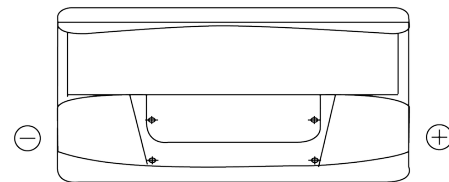

Product overview

Batteries for Cars

Classic EC900

Part number	EC900
Technology	Flooded
EAN/GTIN	3661024034838
Voltage	12 V
Capacity	90 Ah
CCA	720 A
Length	353 mm
Width	175 mm
Height	190 mm
Box size	L05
Polarity	ETN 0
Terminal Type	EN taper post
Hold Down	B13
Weights (subject of variation)	20.50 kg

Polarity

Terminal Type

Positive Terminal

Negative Terminal

Hold Down

Design, features and specifications are subject to change without notice. We disclaim any representation or warranty, express or implied, concerning the data or recommendations, and in no event shall be liable for any loss or damage claimed to have arisen as a result. Some products may not be available in your local market.