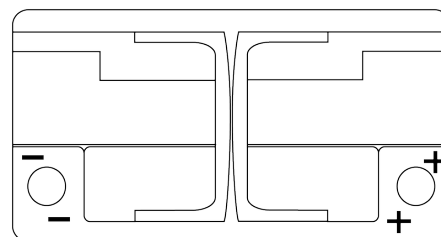

**Product overview**

Batteries for Cars

**Premium EA900**

Part number	EA900
Technology	Flooded
EAN/GTIN	3661024036450
Voltage	12 V
Capacity	90 Ah
CCA	720 A
Length	315 mm
Width	175 mm
Height	190 mm
Box size	L04
Polarity	ETN 0
Terminal Type	EN taper post
Hold Down	B13
Weights (subject of variation)	19.70 kg

**Polarity**

**Terminal Type**

Positive Terminal

Negative Terminal

**Hold Down**

Design, features and specifications are subject to change without notice. We disclaim any representation or warranty, express or implied, concerning the data or recommendations, and in no event shall be liable for any loss or damage claimed to have arisen as a result. Some products may not be available in your local market.